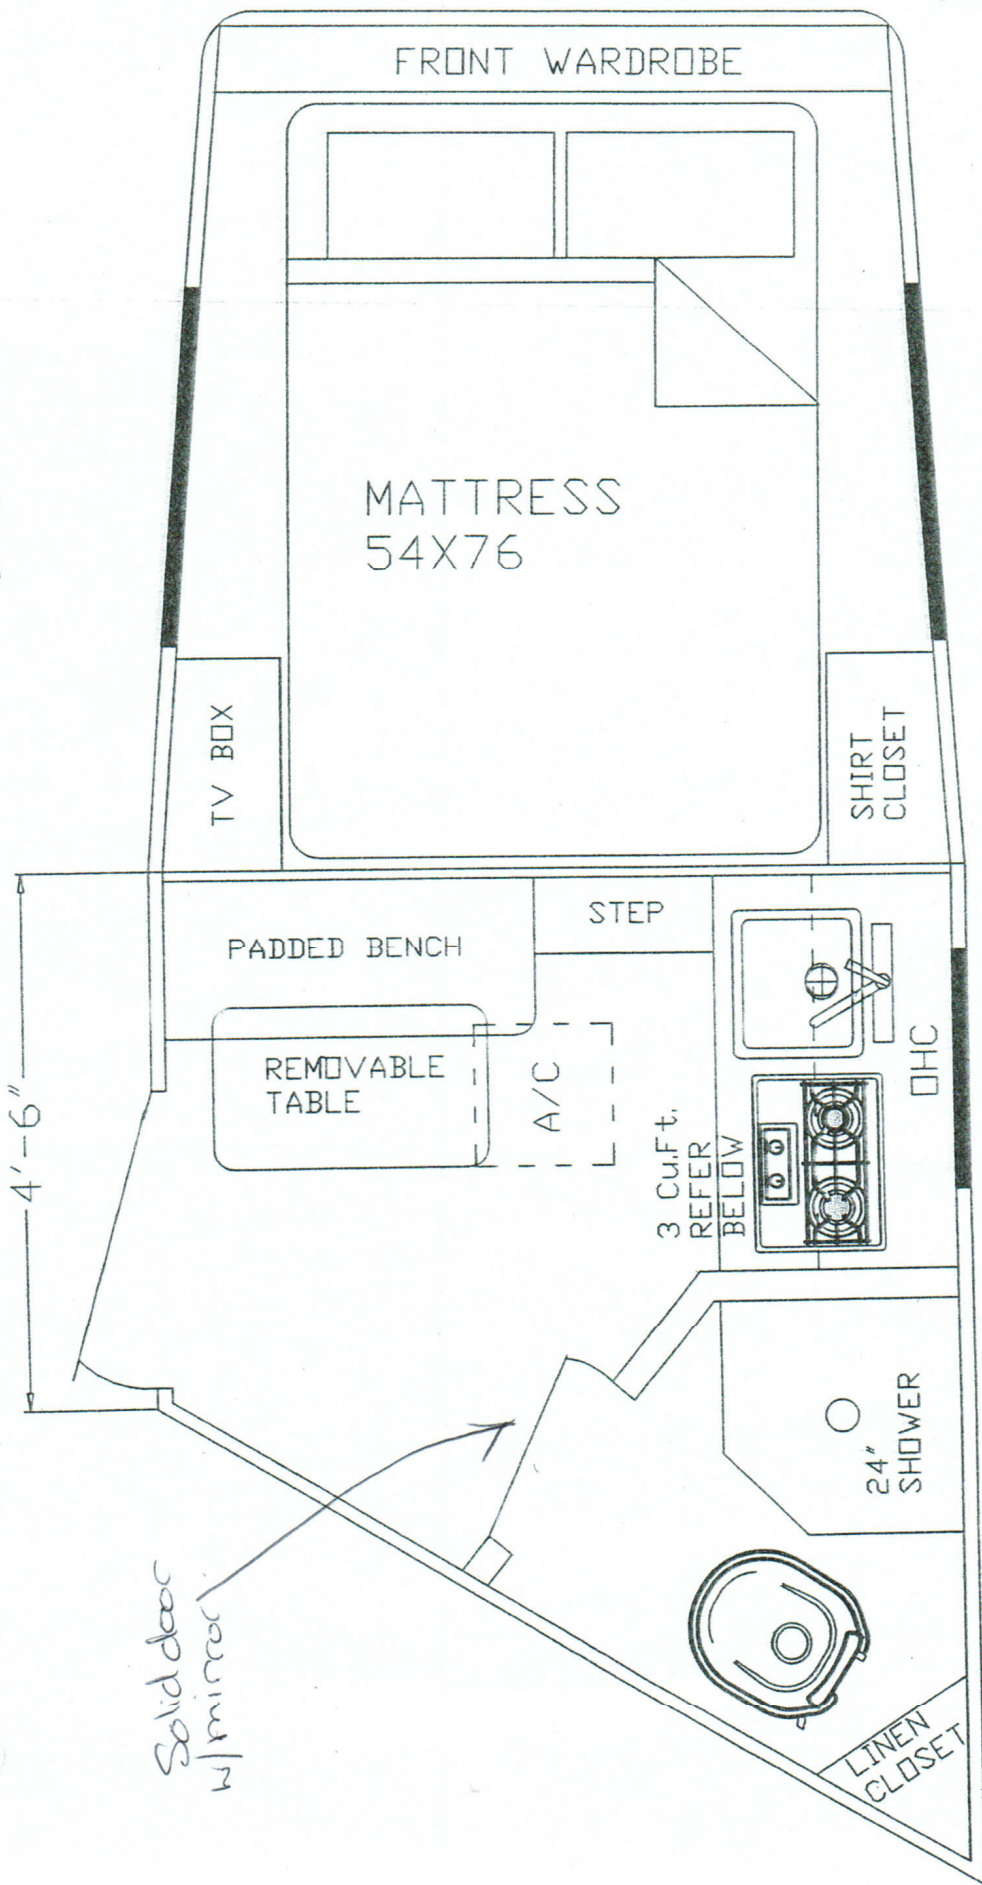

4'6ft shootwall.

Solid door
w/ mirror

4'-6"

FRONT WARDROBE

MATTRESS
54X76

TV BOX

SHIRT
CLOSET

PADDED BENCH

STEP

REMOVABLE
TABLE

A/C

3 Cu.Ft.
REFER
BELOW

DHC

24"
SHOWER

LINEN
CLOSET

DEALER	SIERRA INTERIORS
CUSTOMER	4341 PINECREEK RD.
VIN #	ELKHART, IN 46516
MANUFACTURER	(574) 293-6026
FILE NAME	4'-6SH-RS-BATH